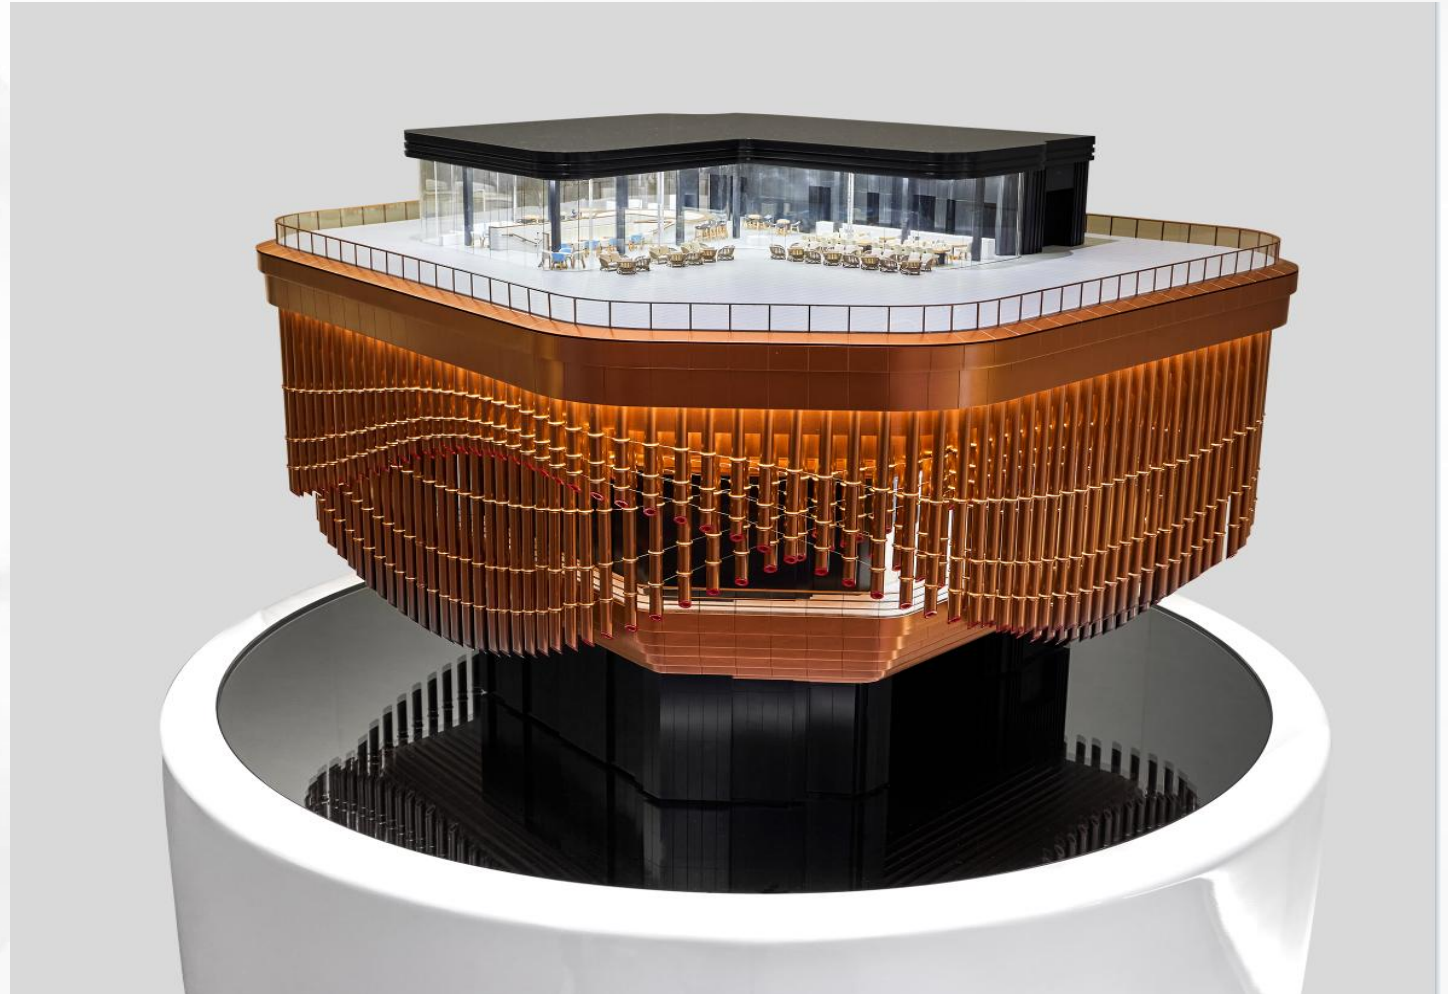

An iconic cultural architecture model with movable layered mechanical facade. Captures the fusion of modern art and structural beauty.

CASE PRESENTATION

Shenzhen Super Headquarters Base

Large- scale urban concept model presenting multi- layered structural planning and vertical integration. Symbolizes Shenzhen's vision of a smart future city core.