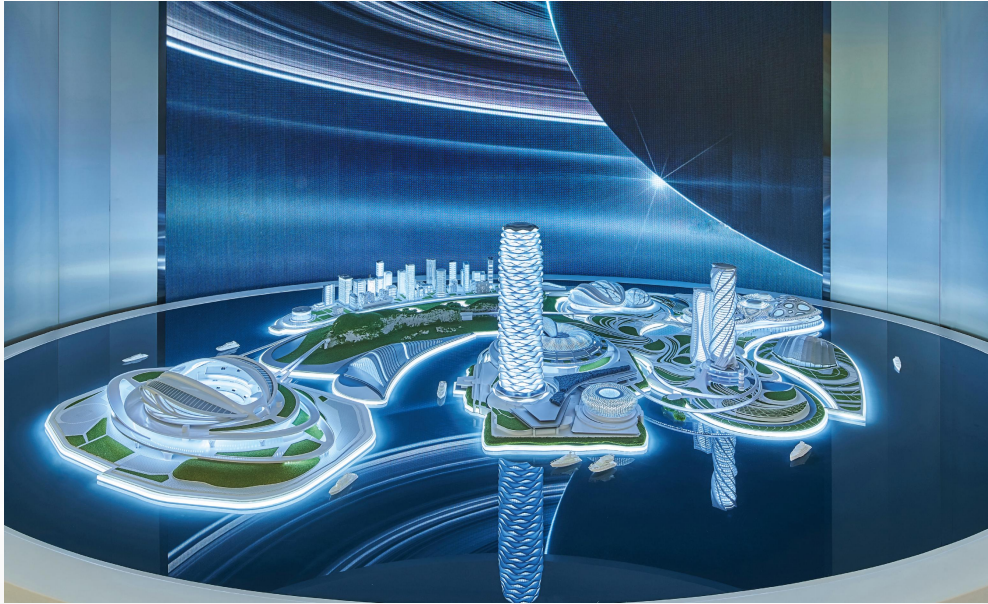

CASE PRESENTATION

Hangzhou Kerry Centre

Commercial complex model showcasing fluid spatial forms and modern lighting simulation. Reflects urban vitality and precision in architectural representation.

CASE PRESENTATION

Yanlord Meishi Golf

Leisure resort model integrating landscape, commerce, and residential zones on terraced terrain.

Vivid lighting illustrates the integration of architecture and nature.

CASE PRESENTATION

Future City

Conceptual city model illustrating futuristic architecture and smart urban systems. Immersive lighting and digital design emphasize innovation and vision.

CASE PRESENTATION

CSCEC Exhibition Hall Model