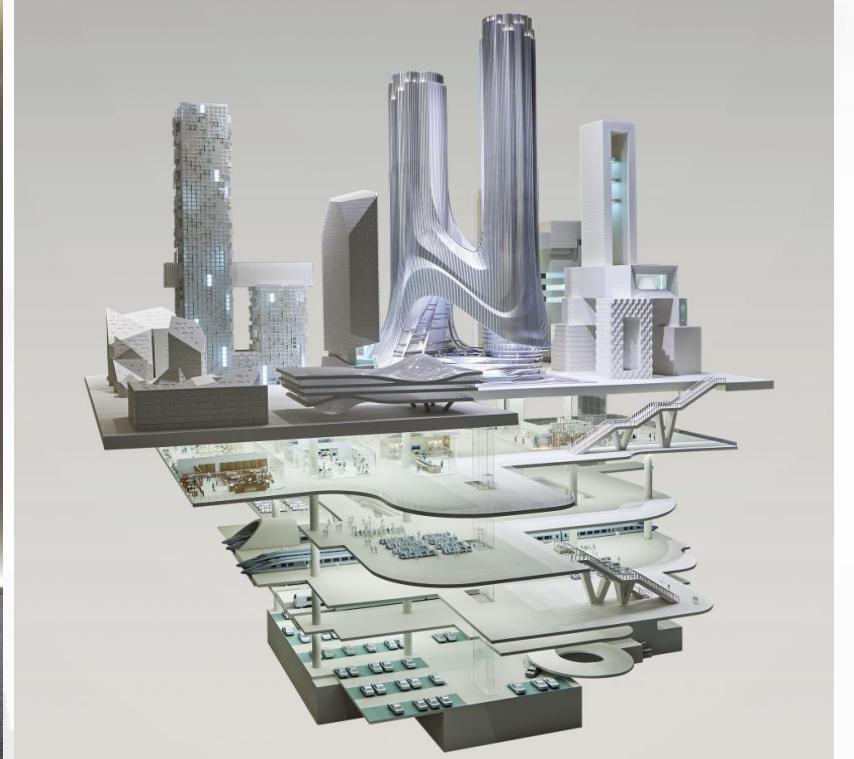

A vibrant theme park model bringing color, light, and story- telling into fantasy architecture. The design showcases children's imagination and immersive experience scenes.

CASE PRESENTATION

Fosun Foundation Art Center

An iconic cultural architecture model with movable layered mechanical facade. Captures the fusion of modern art and structural beauty.

CASE PRESENTATION

Shenzhen Super Headquarters Base

Large- scale urban concept model presenting multi- layered structural planning and vertical integration. Symbolizes Shenzhen's vision of a smart future city core.