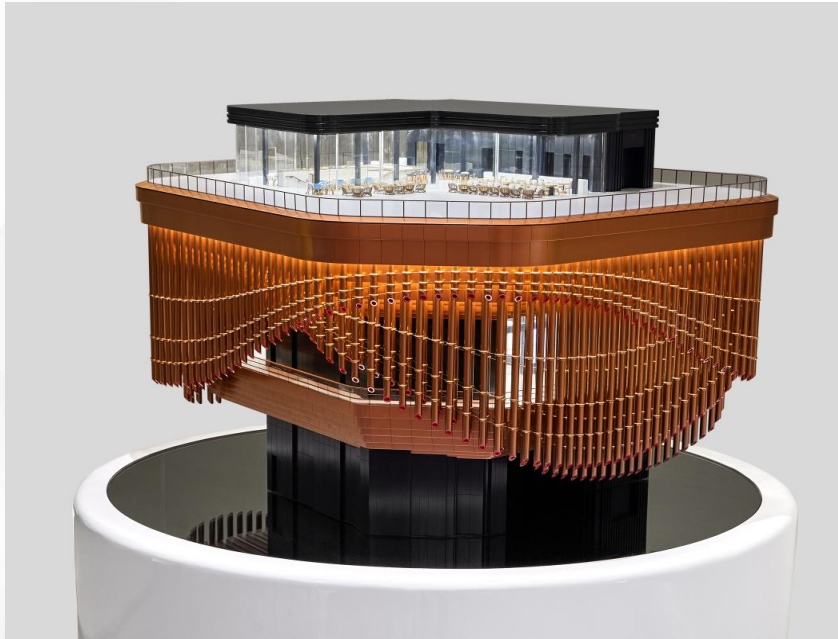

CASE PRESENTATION