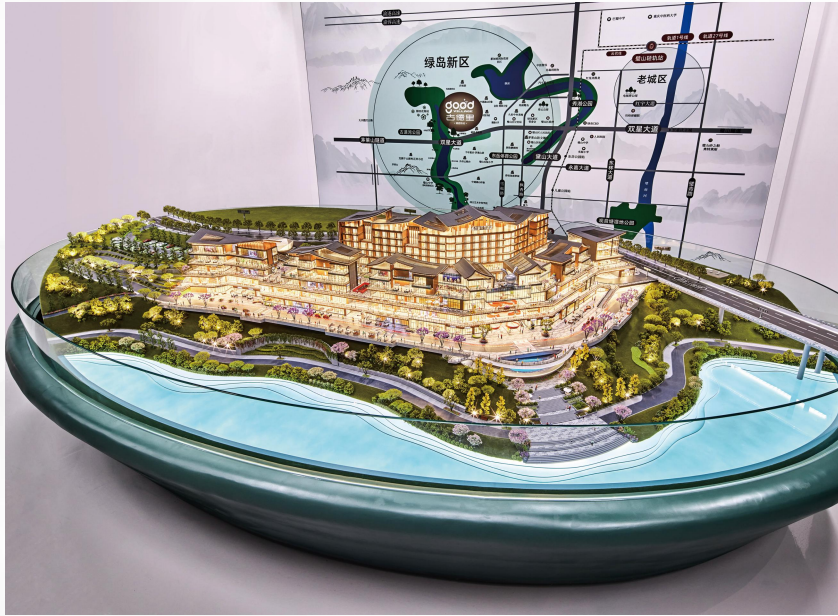

CASE PRESENTATION

Hangzhou Kerry Centre

Commercial complex model showcasing fluid spatial forms and modern lighting simulation. Reflects urban vitality and precision in architectural representation.

CASE PRESENTATION

Yanlord Meishi Golf

Leisure resort model integrating landscape, commerce, and residential zones on terraced terrain.

Vivid lighting illustrates the integration of architecture and nature.

CASE PRESENTATION